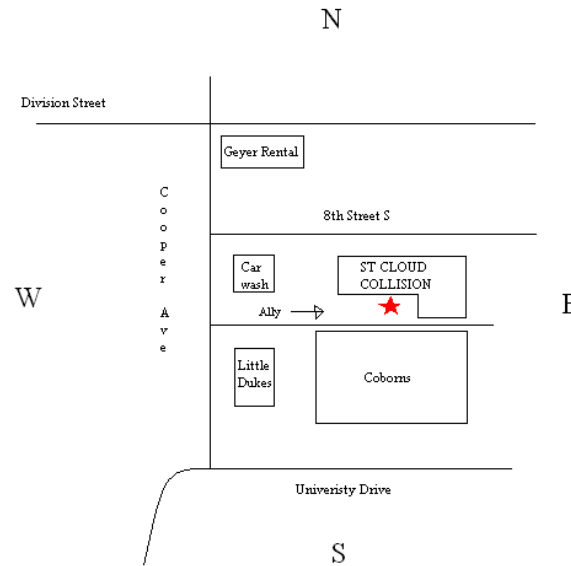

WE PROVIDE:

- Free Estimates
- Key Drop Off Box
- Complementary Shuttle Service
- Eco Friendly Waterborne Paint
- Lifetime Paint & Collision Warranty

We are Proud Members of 14 Insurance Company's Direct Repair Programs.

Ask us Today to help make your Claim Faster & Easier!

Easily located behind Coborns on Cooper Ave & University Drive.

Stop in, Relax, & Let us take Care of You.